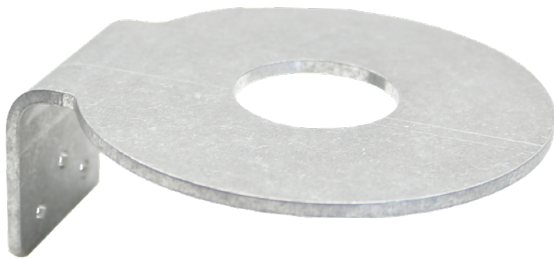

# Right Angle Bracket - OPTOMX

## AP-Bracket-Q

- Right angle brackets for MIMO shot glass antenna OPTOMX
- Anodized Aluminum Platform

### Dimensions